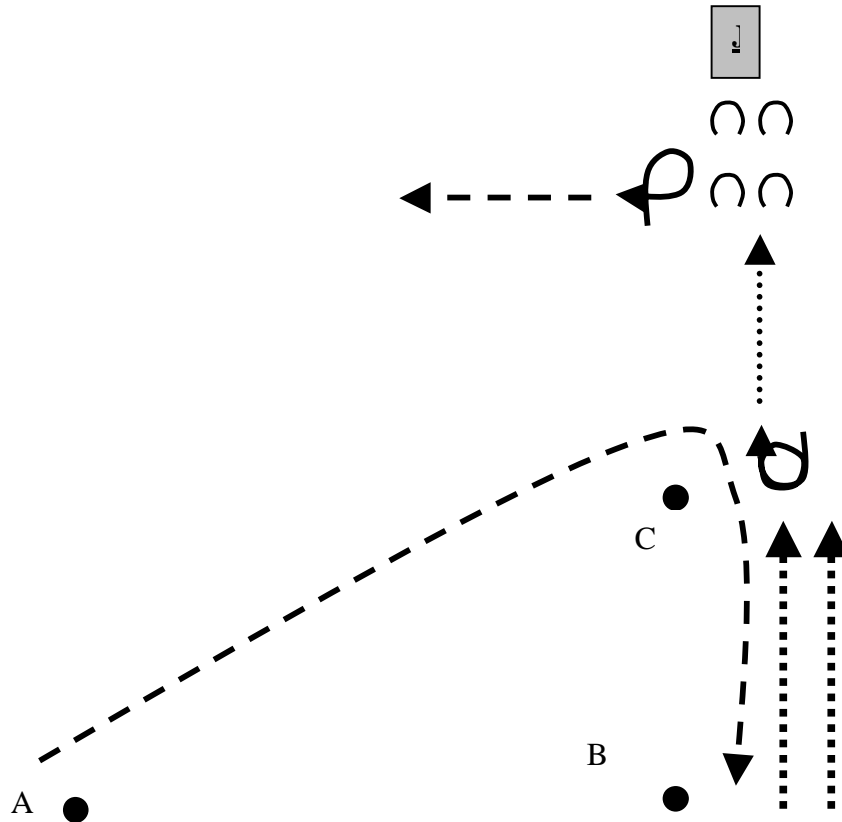

# SCPHA SHOW #3

Showmanship  
Youth, Adult Amateur, SDSEL Varsity

1. Trot from A around C to B.
2. Back to C. 1 1/2 pivot.
3. Walk to judge, set up for inspection.
4. When dismissed 3/4 turn and trot to exit.